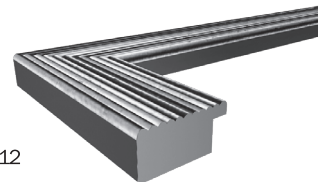

# MARCOS DE MADERA

10 x 30 cm | 8" x 11 3/4"

5 x 20 cm | 6" x 8"

walther+  
design

walther+  
design

8" x 11 3/4"

Marcos de Madera

**GRADO** profile HI